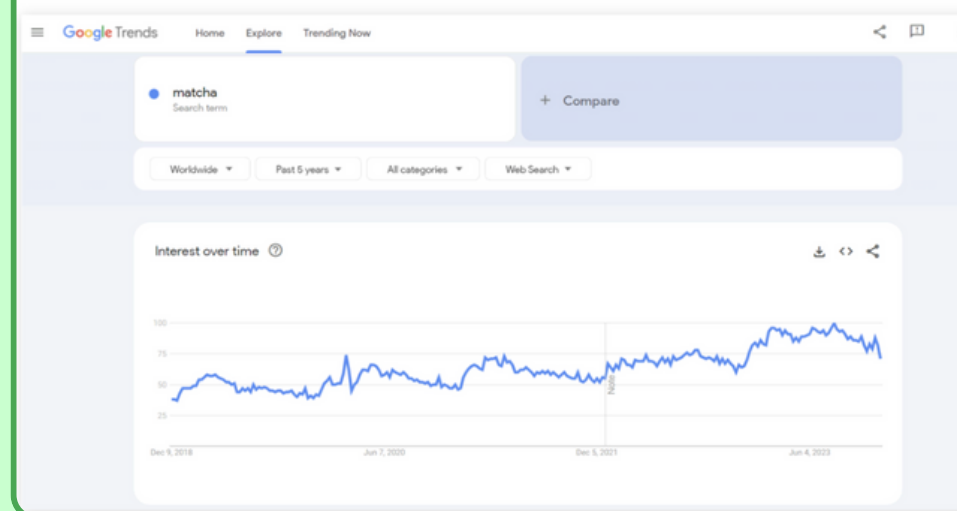

#c9ffcf

Mood Board

PRODUCT

1. Matcha

- Average selling price: \$10-50
- Monthly global Google search volume: 799,000 ("matcha")
- Top countries: United States, Mexico, France
- Ideal target audience: nutrition and caffeine enthusiasts
- Supplier suggestions: Ikeda Tea World (USA), Alibaba, Alveus

Matcha green tea is one of the few trending eCommerce products that have stayed relevant long after their initial popularity.

According to Google Trends, searches for "matcha" have experienced a gradual upward trend in the recent years.