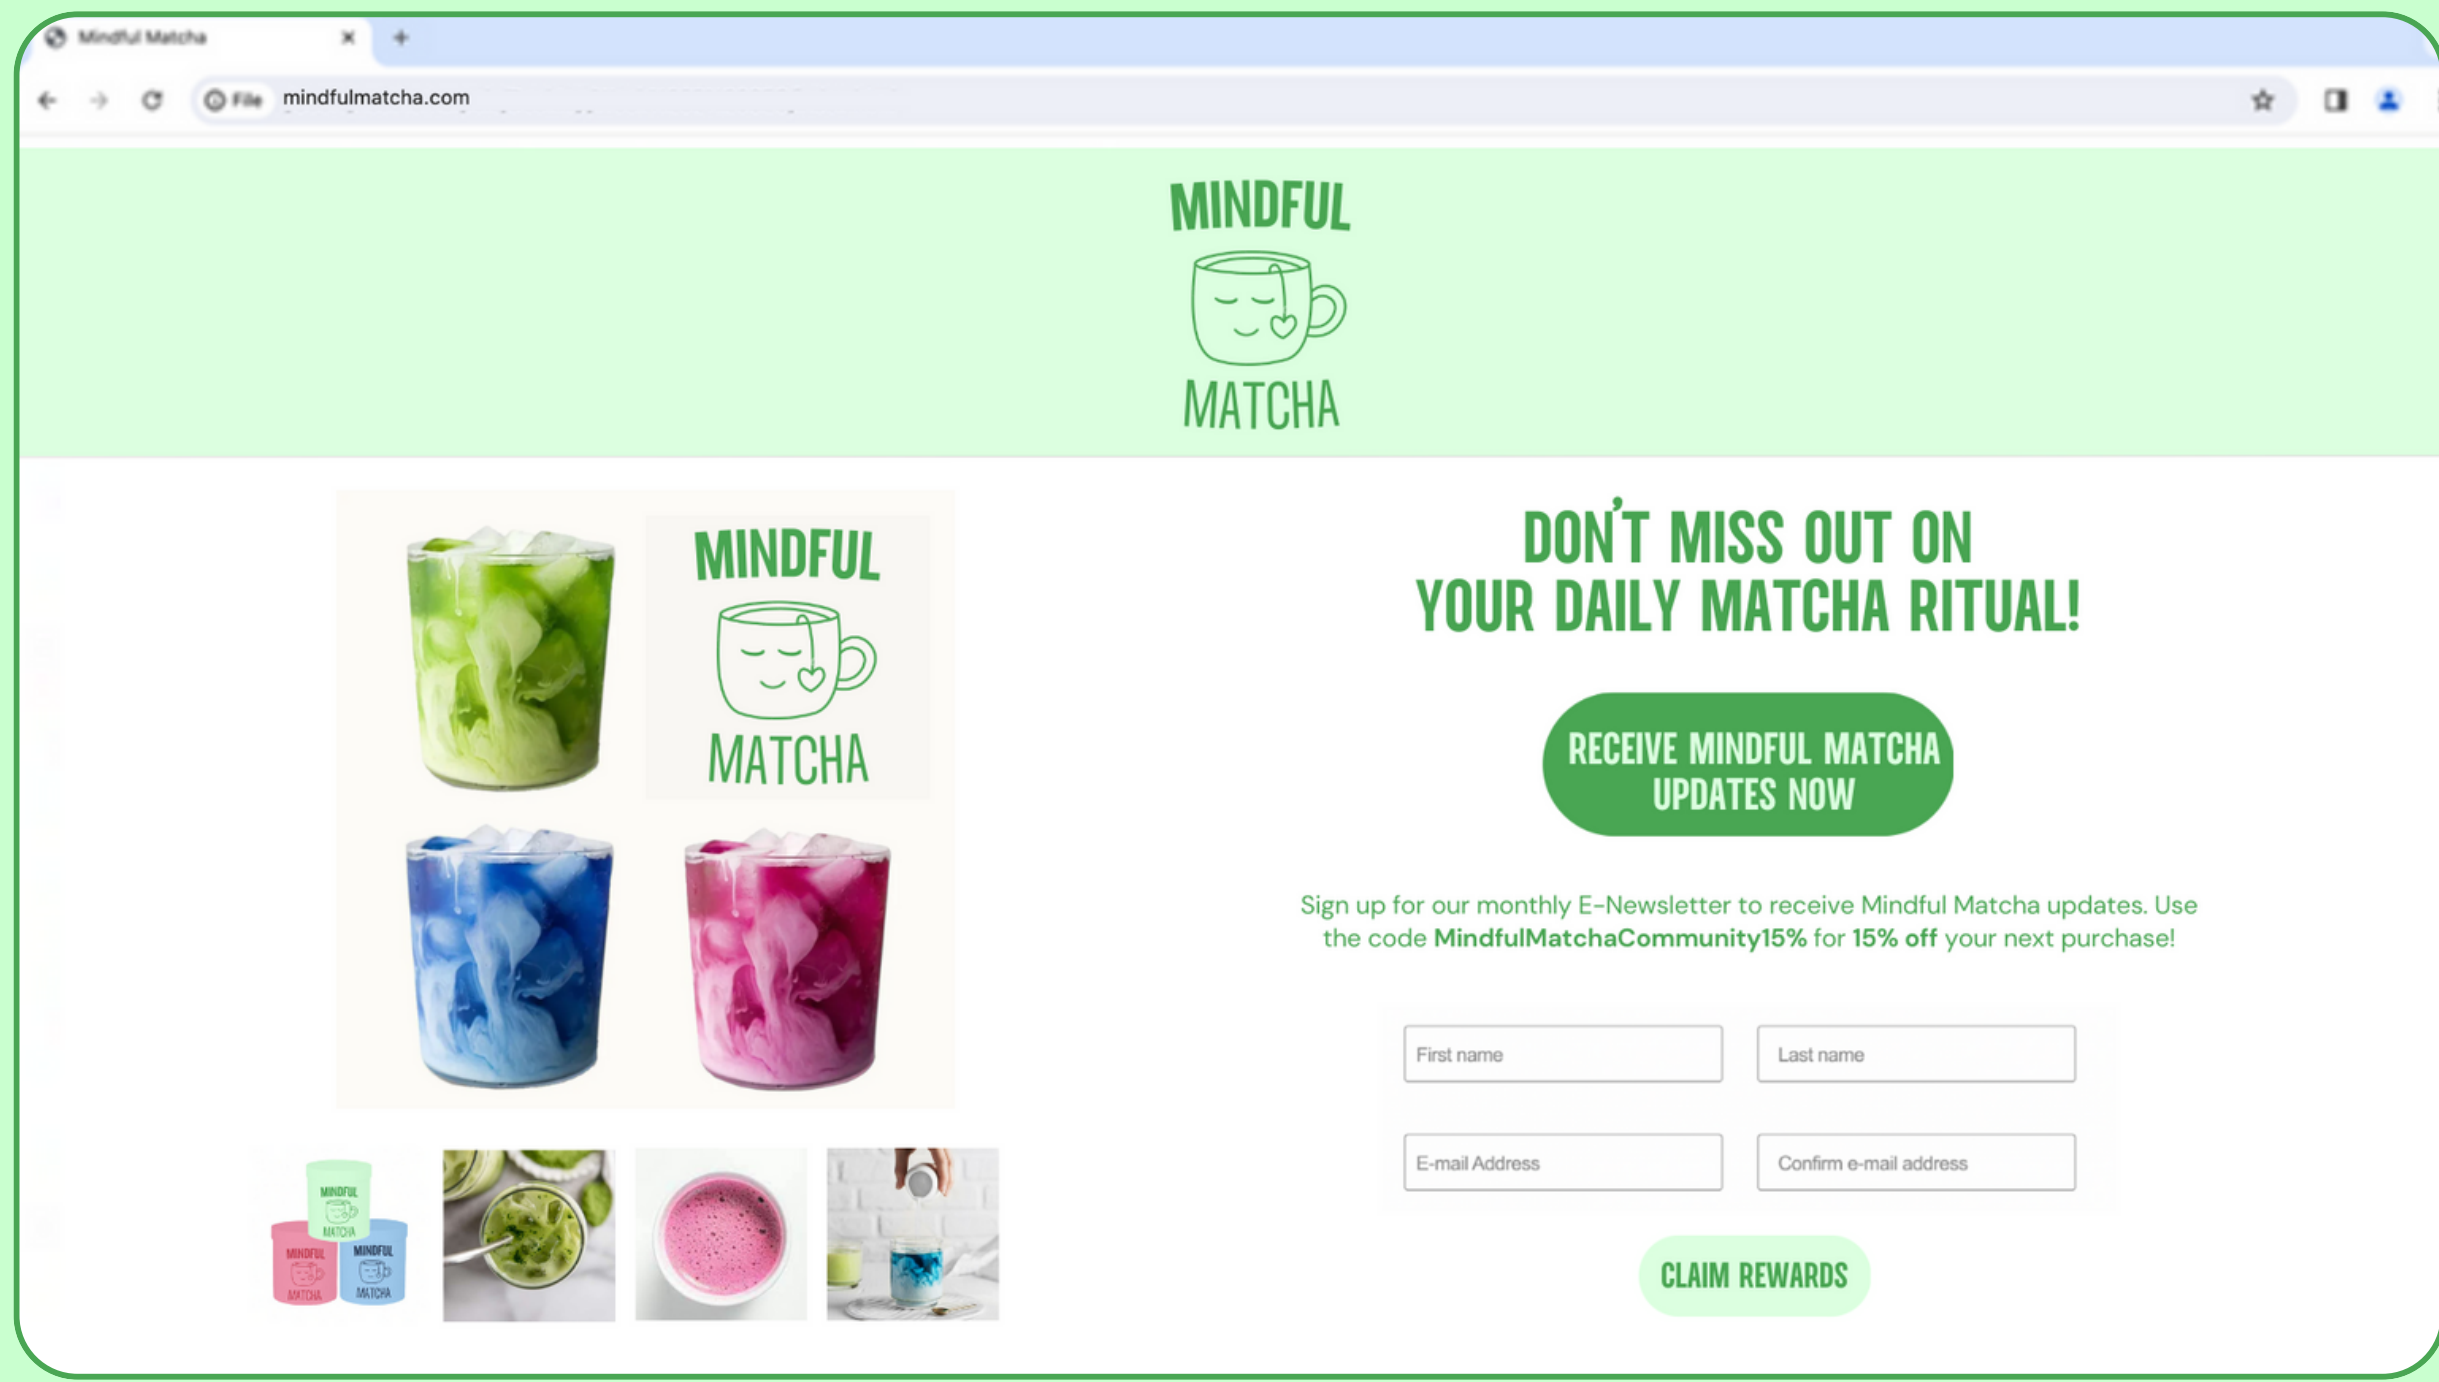

Share

PRODUCT PAGE MOCKUP

MOBILE COMMERCE EXPERIENCE

Home Screen

Fly-Out Nav

Product Screen

LANDING PAGE

MINDFUL
MATCHA

DON'T MISS OUT ON
YOUR DAILY MATCHA RITUAL!

RECEIVE MINDFUL MATCHA
UPDATES NOW

Sign up for our monthly E-Newsletter to receive Mindful Matcha updates. Use the code **MindfulMatchaCommunity15%** for 15% off your next purchase!