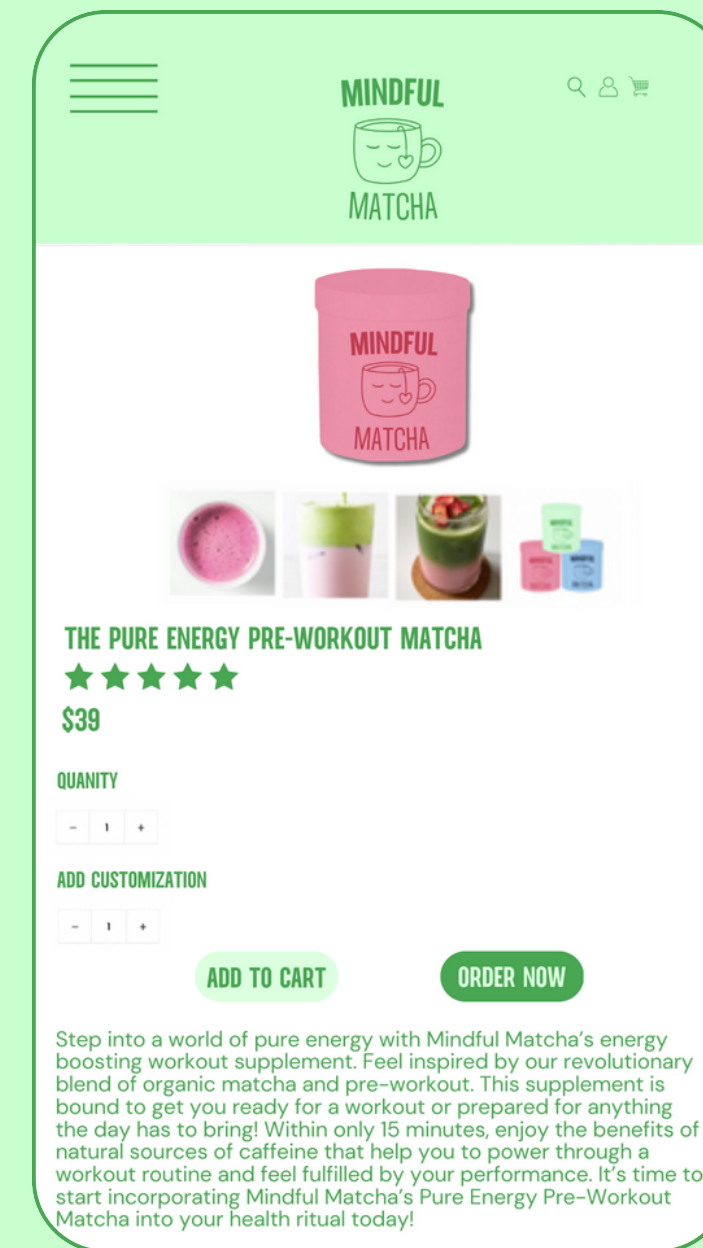

Quantity (1 in cart)
- 1 +

Add to cart

Buy it now

Elevate your wellness routine to the next level with our Holistic Hues Set of our most loved matcha flavors. This kit comes with The Original Glowing Gut Health Matcha, The Pure Energy Pre-Workout Matcha, and The Cool Down Matcha. Our super fans adore this set because of getting our best sellers in one sweep. It's time to add Mindful Matcha to your daily rituals to enjoy the benefits of a healthy gut, energy boosts, and superior relaxation!

Share

PRODUCT PAGE MOCKUP

MOBILE COMMERCE EXPERIENCE

Home Screen

Fly-Out Nav

Product Screen

LANDING PAGE

MINDFUL
MATCHA

DON'T MISS OUT ON
YOUR DAILY MATCHA RITUAL!

RECEIVE MINDFUL MATCHA
UPDATES NOW

Sign up for our monthly E-Newsletter to receive Mindful Matcha updates. Use the code **MindfulMatchaCommunity15%** for 15% off your next purchase!

First name

Last name

E-mail Address

Confirm e-mail address

CLAIM REWARDS

3 DIGITAL DISPLAY ADS

Ad · mindfulmatcha.com/google-ad- ▾

Mindful Matcha | Flavors | Shop Now