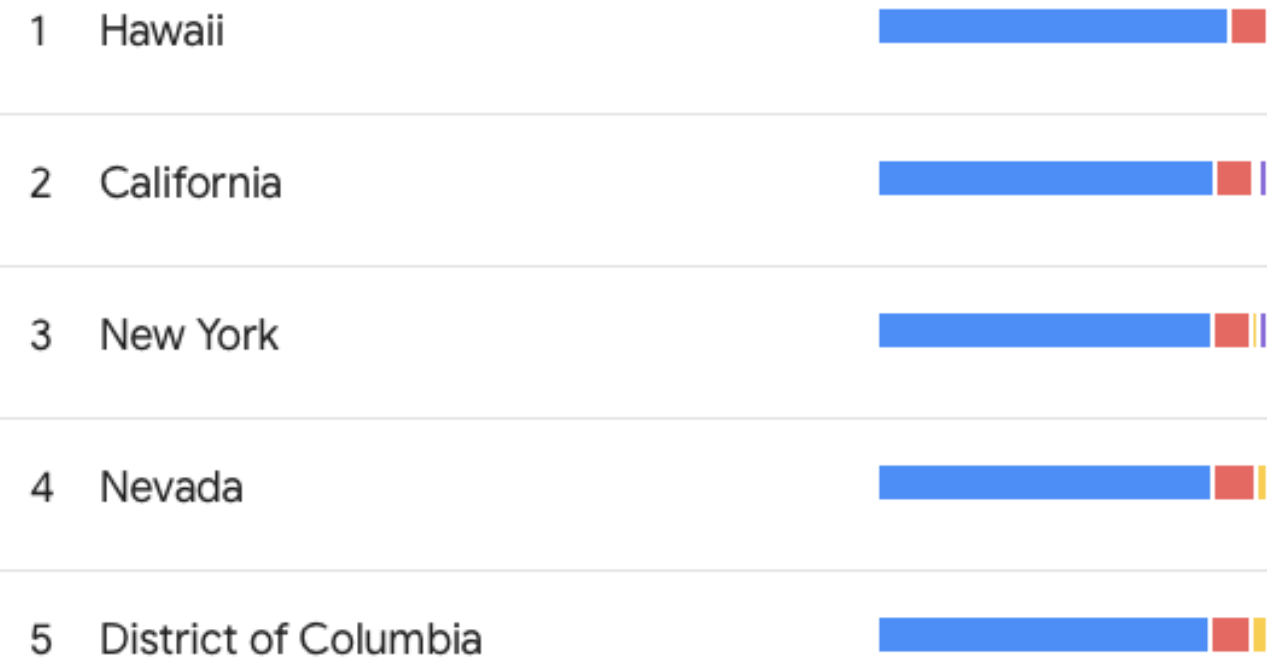

KEYWORD TREND ANALYSIS

KEYWORD TREND ANALYSIS

Compared breakdown by subregion

Subregion ▼

- matcha
- gut health
- pre-workout
- relaxation tea
- organic matcha

Sort: Interest for matcha ▼

Color intensity represents percentage of searches [LEARN MORE](#)