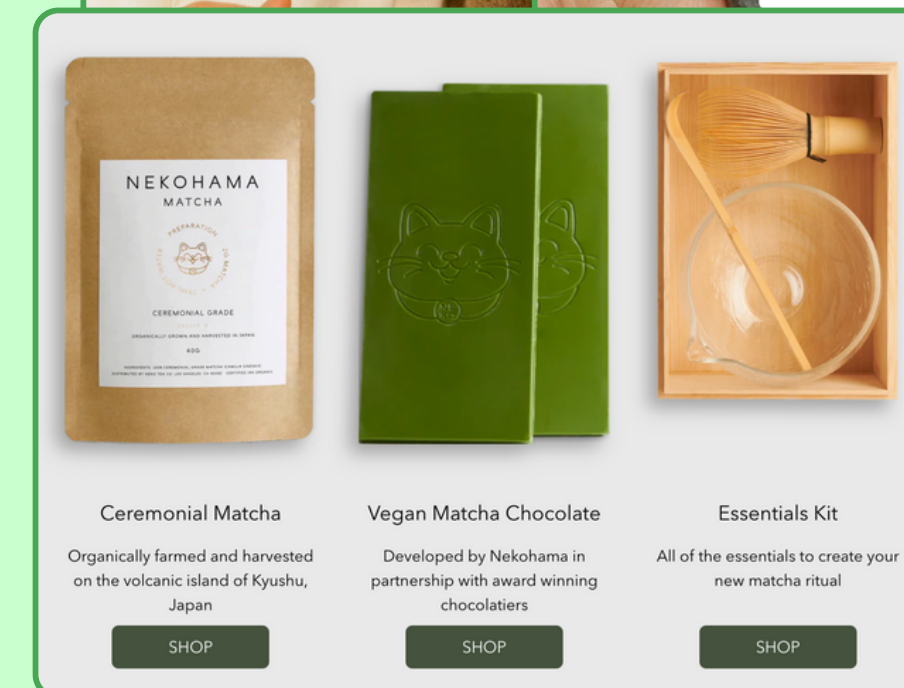

Chamberlain Coffee

- Emma Chamberlain, a well-known influencer founded the company.
- They offer primarily coffee grounds but extended their brand to matcha.
- Chamberlain Coffee has an impressive E-Commerce and retail presence
- They have recognizable branding.

DIRECT COMPETITOR

Nekohama

Nekohama, a wellness matcha brand seeks to integrate matcha into their consumers' daily health routine. Founded by Sanne Vloet, Max Ando, and Jason Gorskie. The company seeks to make Nekohama a lifestyle over just a step in someone's morning.

Their consumers are wellness gurus that also support the company's founders and values because they are health influencers.

Our company is a direct competitor because we want consumers to integrate our matcha into their daily health routine through our three product variations.