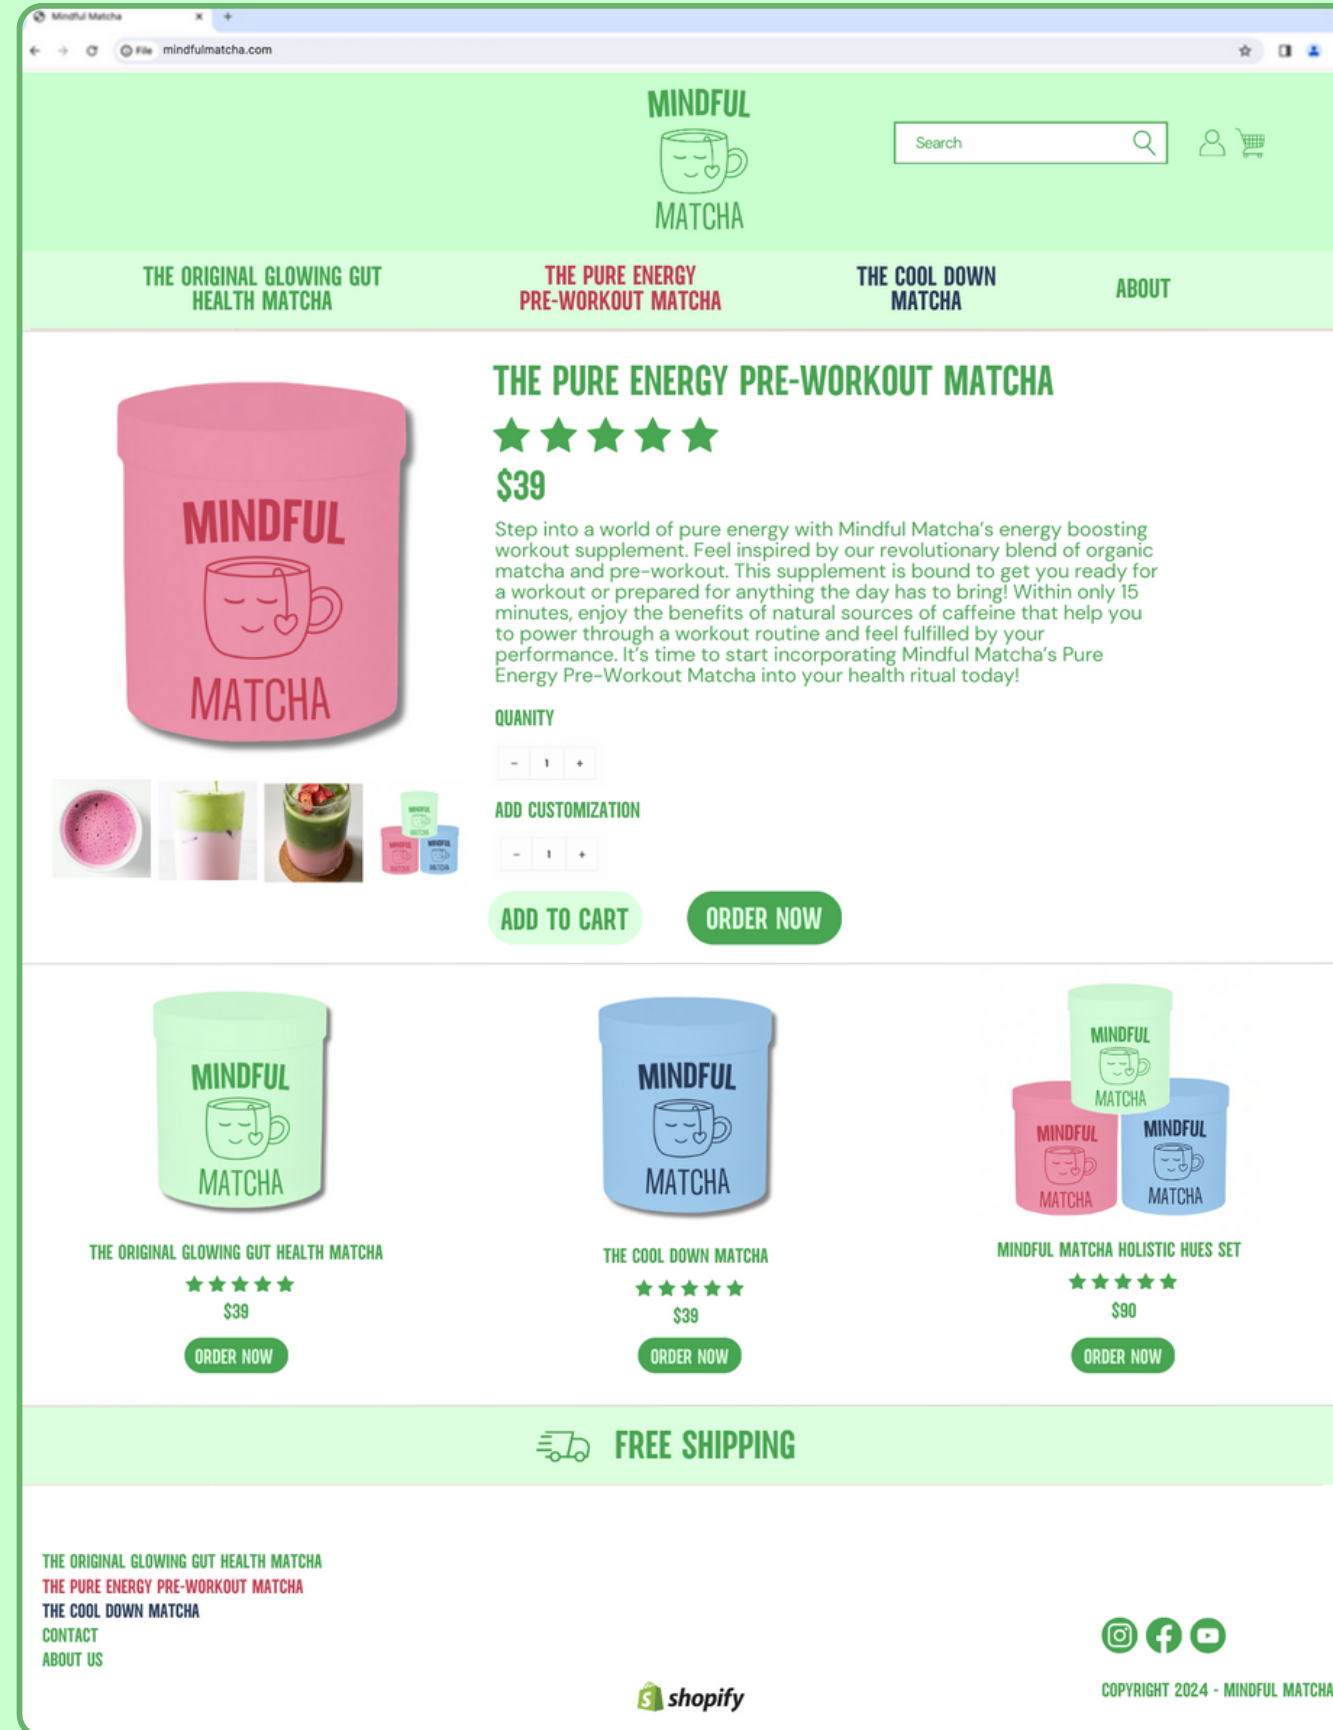

Quantity (1 in cart)
- 1 +

Add to cart

Buy it now

Elevate your wellness routine to the next level with our Holistic Hues Set of our most loved matcha flavors. This kit comes with The Original Glowing Gut Health Matcha, The Pure Energy Pre-Workout Matcha, and The Cool Down Matcha. Our super fans adore this set because of getting our best sellers in one sweep. It's time to add Mindful Matcha to your daily rituals to enjoy the benefits of a healthy gut, energy boosts, and superior relaxation!

Share

PRODUCT PAGE MOCKUP

MOBILE COMMERCE EXPERIENCE

Home Screen

Fly-Out Nav

Product Screen

LANDING PAGE

MINDFUL
MATCHA