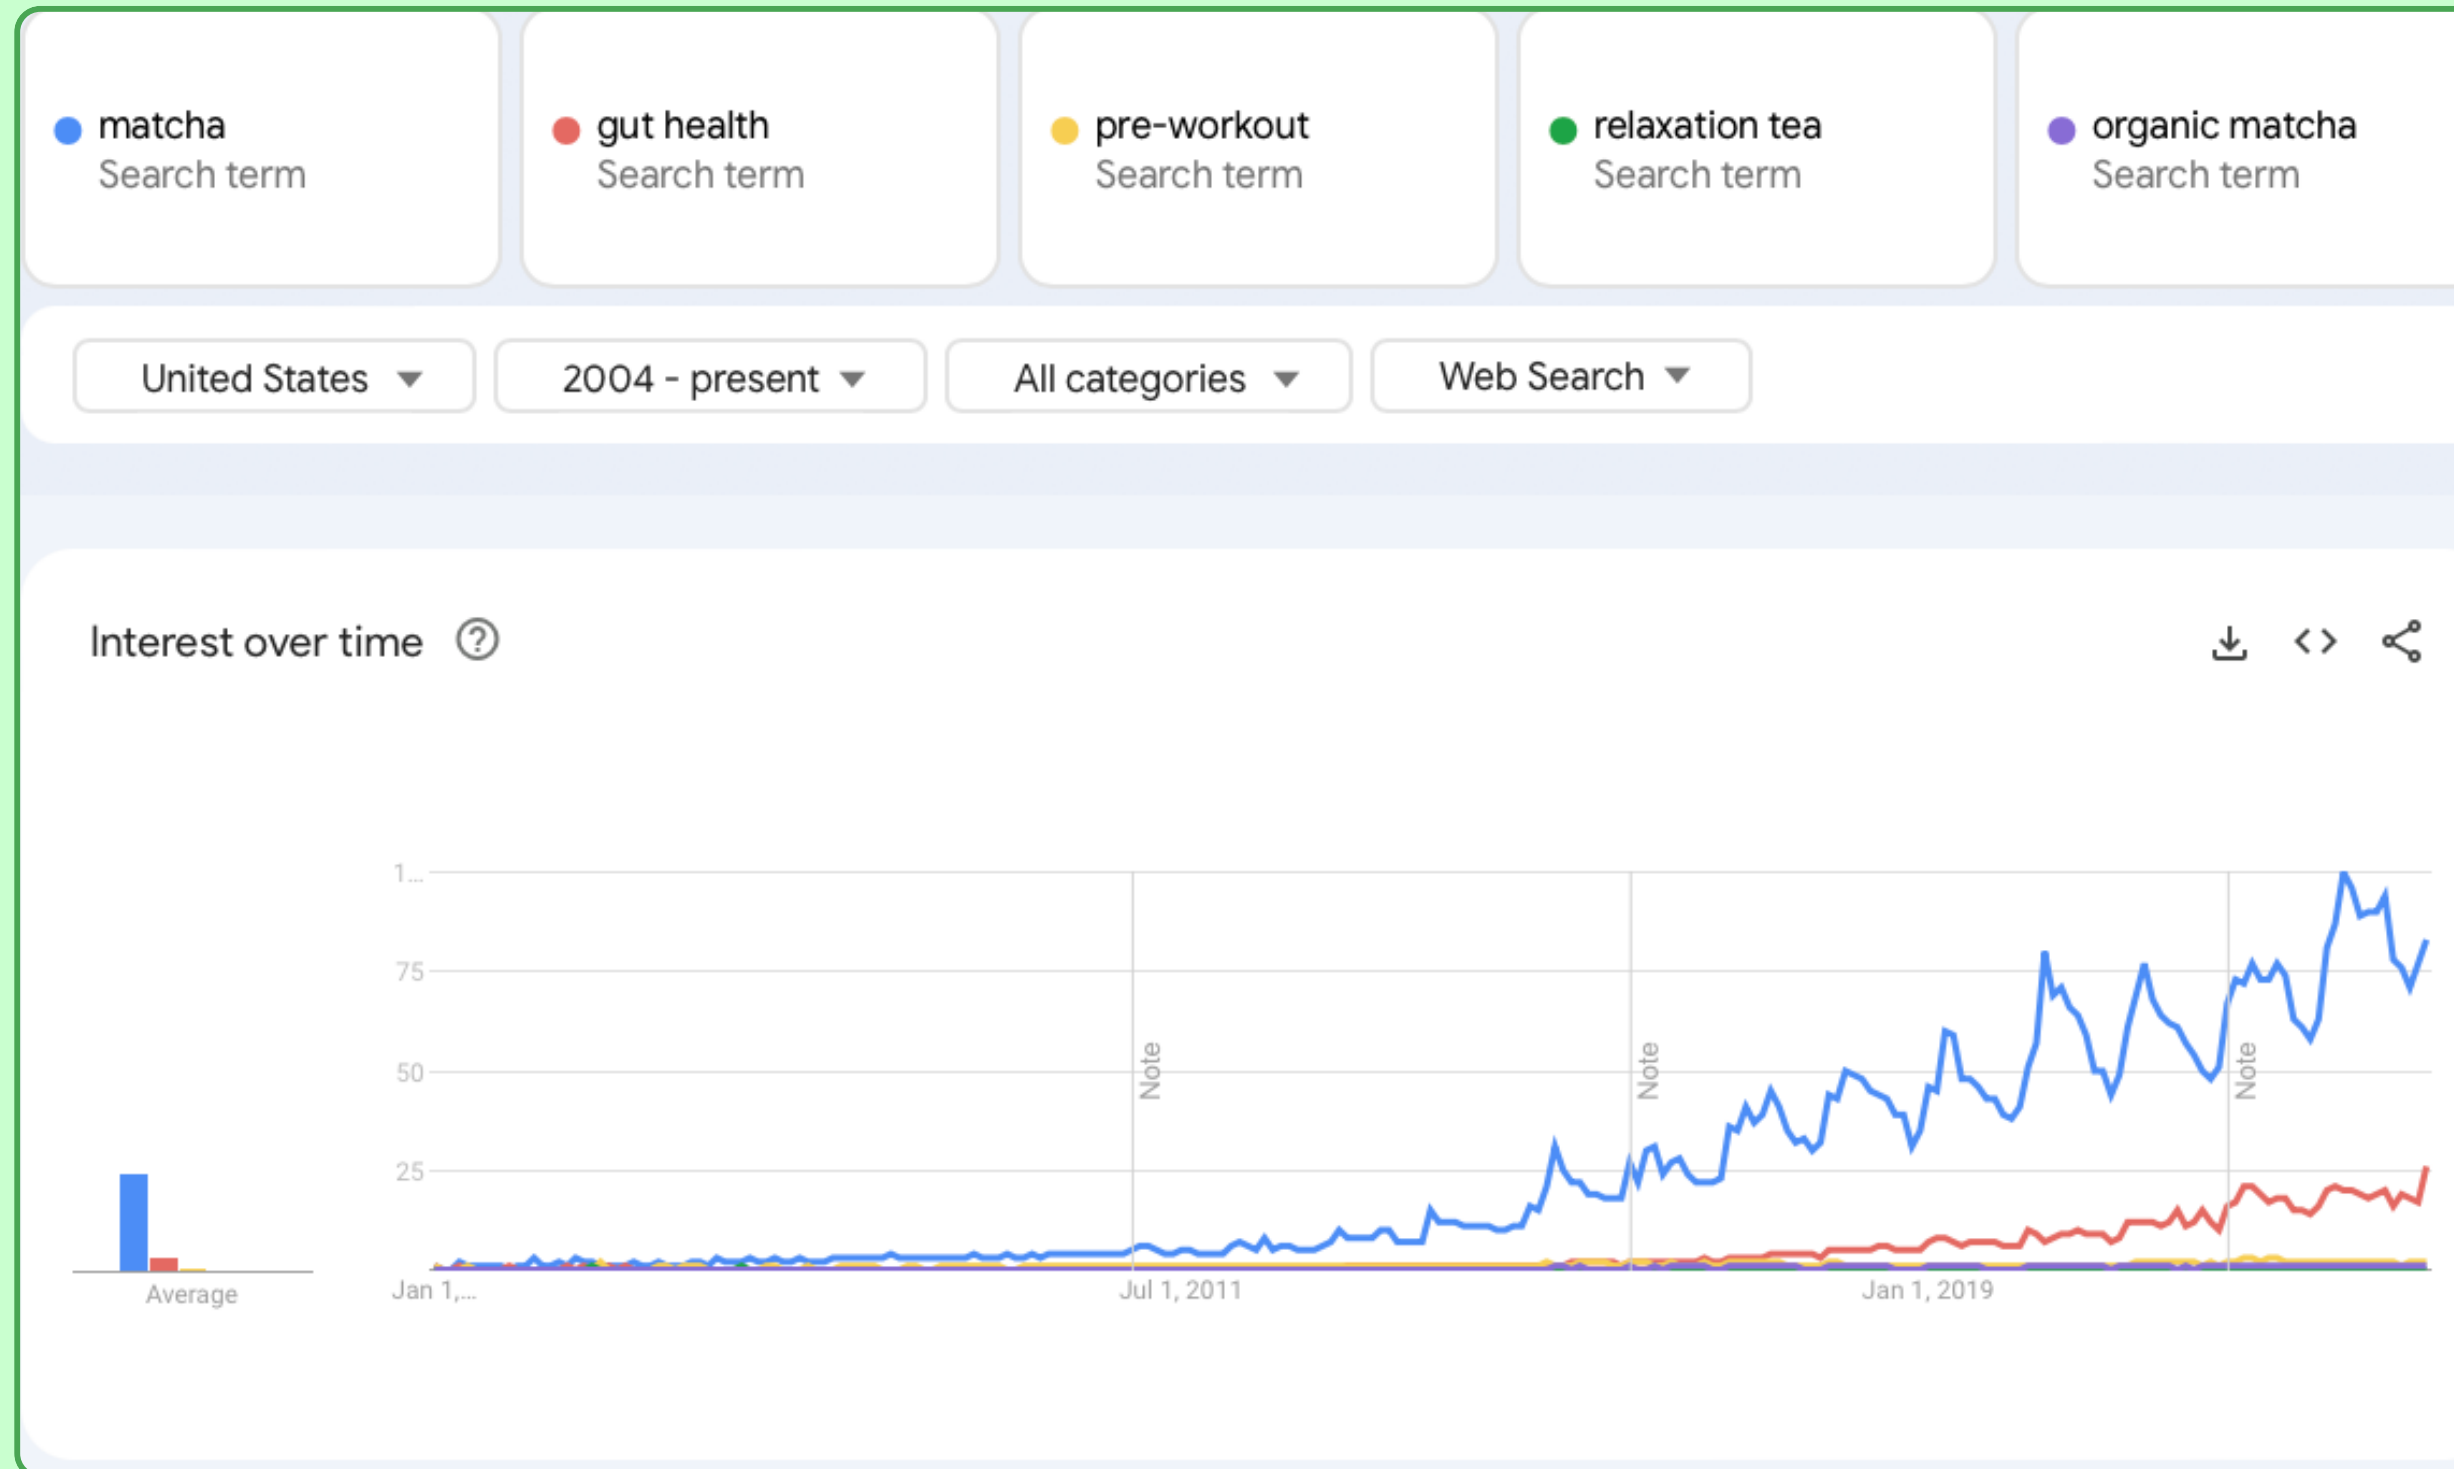

KEYWORD TREND ANALYSIS