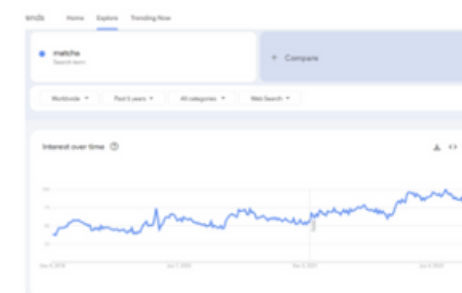

This graph depicts the increase in Matcha searches on Google since 2019.

Media Contact:
Heather Harpole, Director of Public Relations
heather@mindfulmatcha.com
123-456-7890
www.mindfulmatcha.com