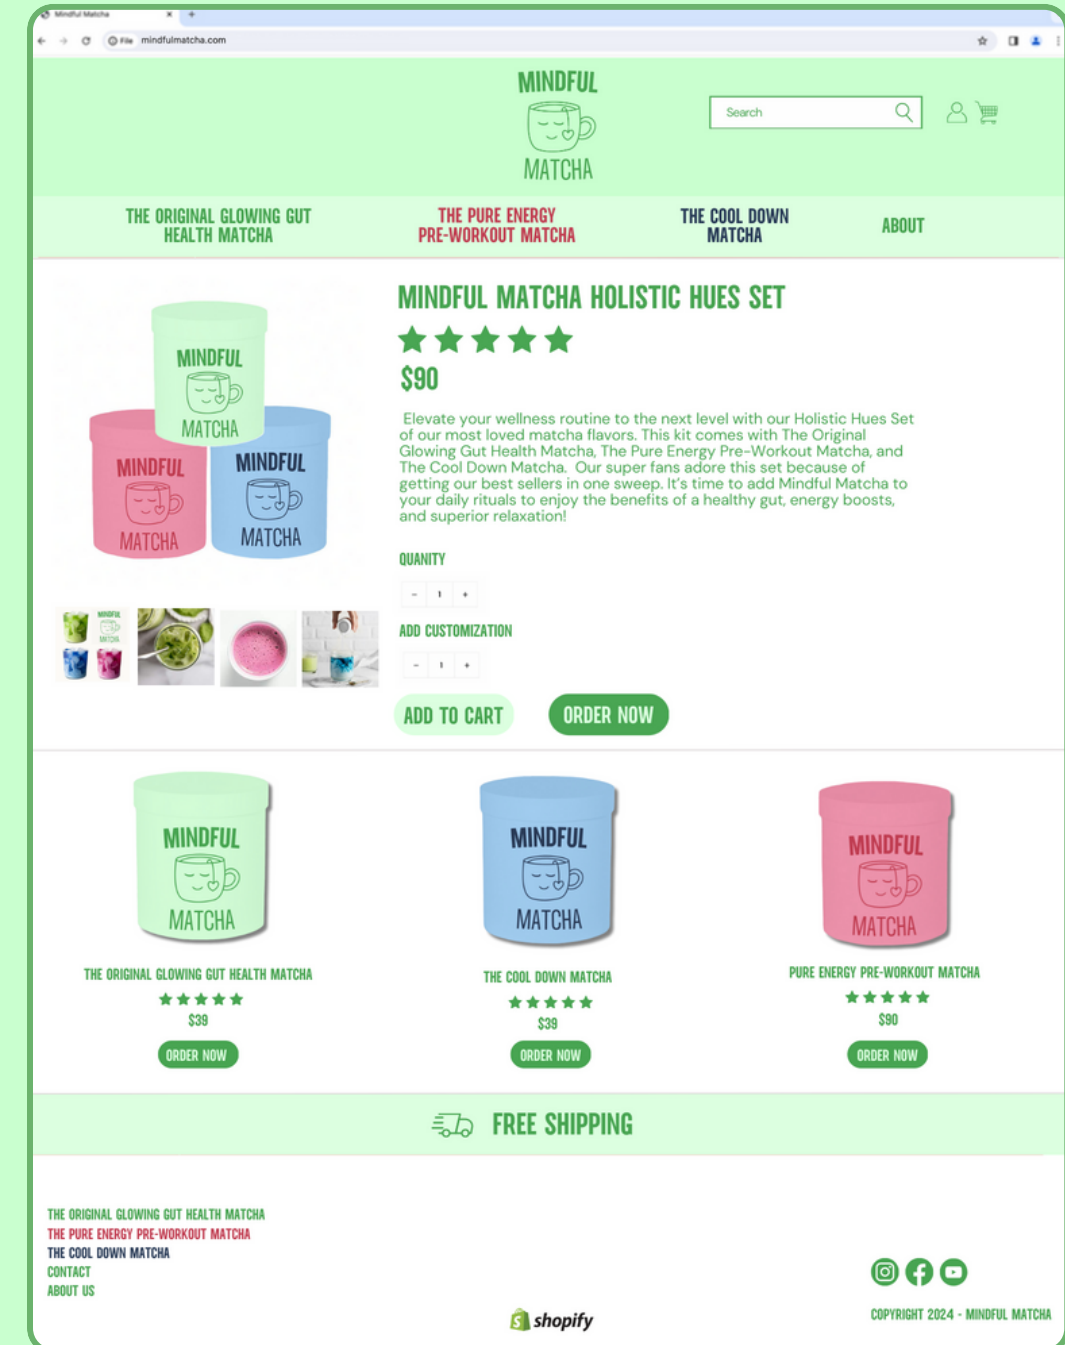

A/B MULTIVARIATE TESTING

A (CONTROL)

Mindful Matcha Cool Down Matcha -
Unlock holistic hues of calming energy for
your daily relaxation ritual.

5.0 ★★★★★ 1,749

$39

[Mindfulmatcha.com](https://mindfulmatcha.com)

Free delivery & Free 30-day returns

Buy Now

B (CHALLENGER)

Mindful Matcha Cool Down Matcha -
Restore peace and serenity in your wellness
routine with matcha calming beverage.

5.0 ★★★★★ 1,749

$39

[Mindfulmatcha.com](https://mindfulmatcha.com)

Free delivery & Free 30-day returns

Get Yours Now!