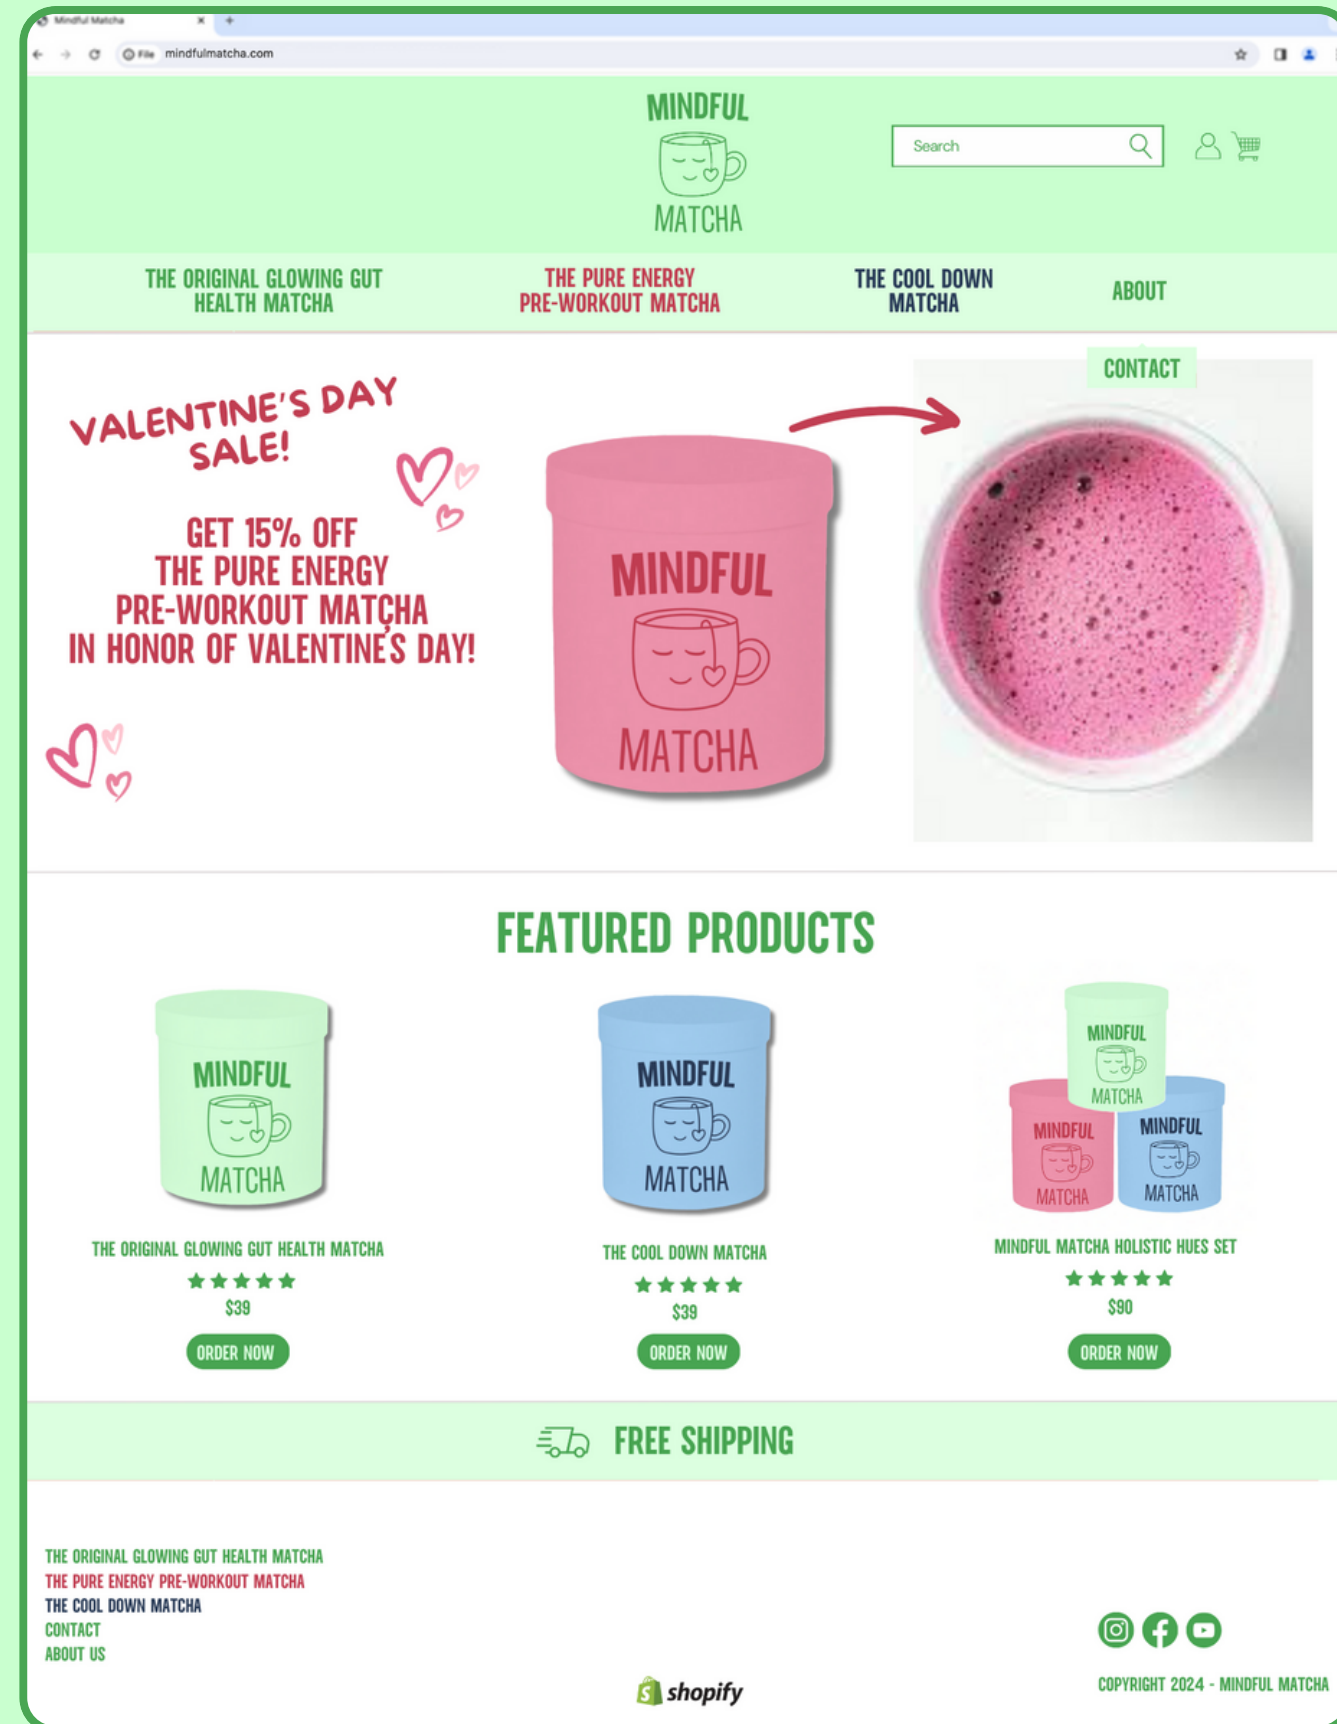

Inquire About Our Holistic Hues Of Matcha Flavors!

We would love for you to join our community of matcha lovers!

Name Email *

Phone number

Comment

Send

Join the Mindful Matcha Community!

Email →

E-COMMERCE WEBSITE MOCKUP

PRODUCT PAGES

Enter A World Of Holistic Hues →

mindfulmatcha.com/

The Original Glowing Gut Health Matcha | The Pure Energy Pre-Workout Matcha | The Cool Down Matcha | Holistic Hues Set | About ▾